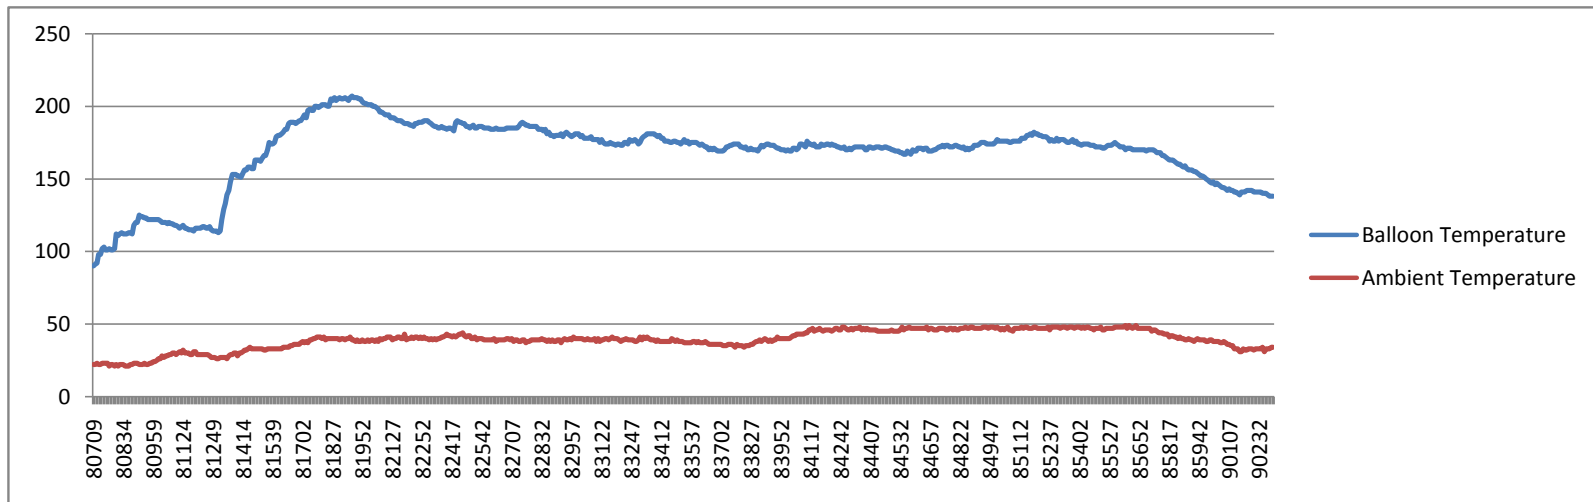

# Flight Path

(Top is north and starting point)