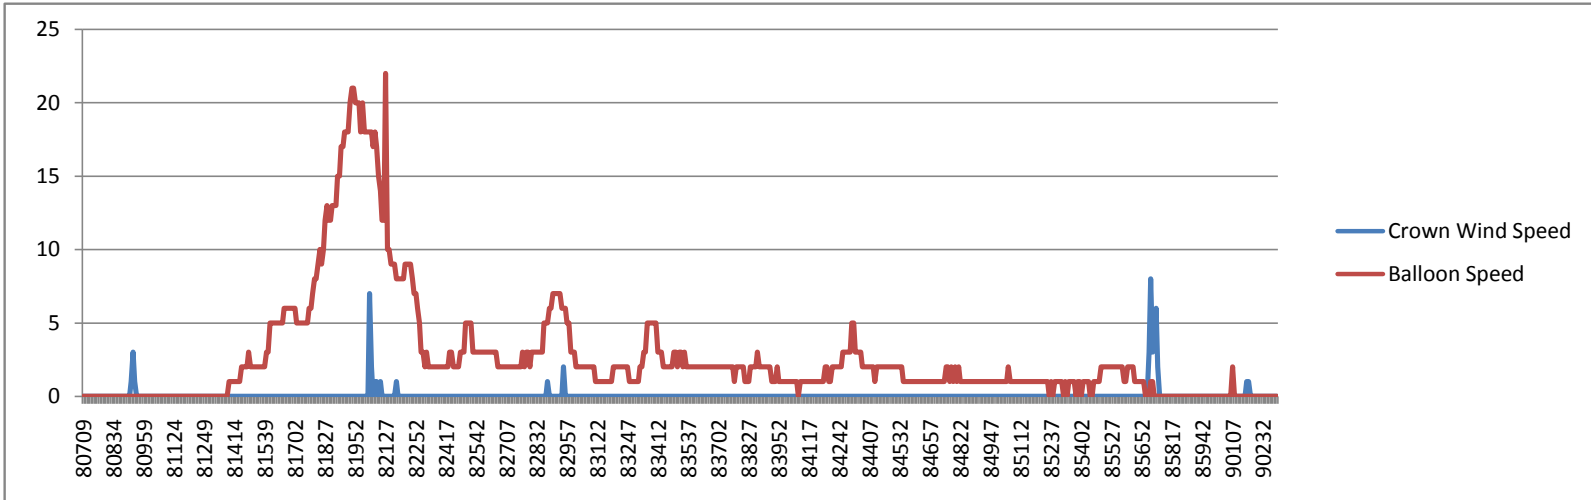

# Flight Path

(Top is north and starting point)