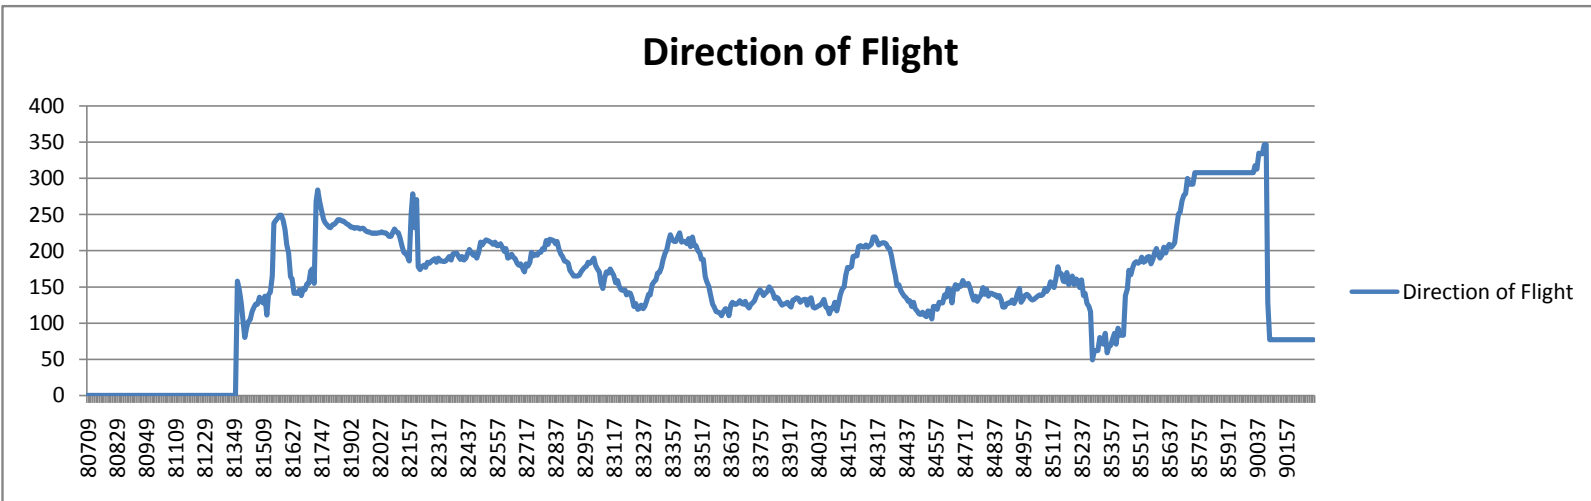

# Flight Path

(Top is north and starting point)