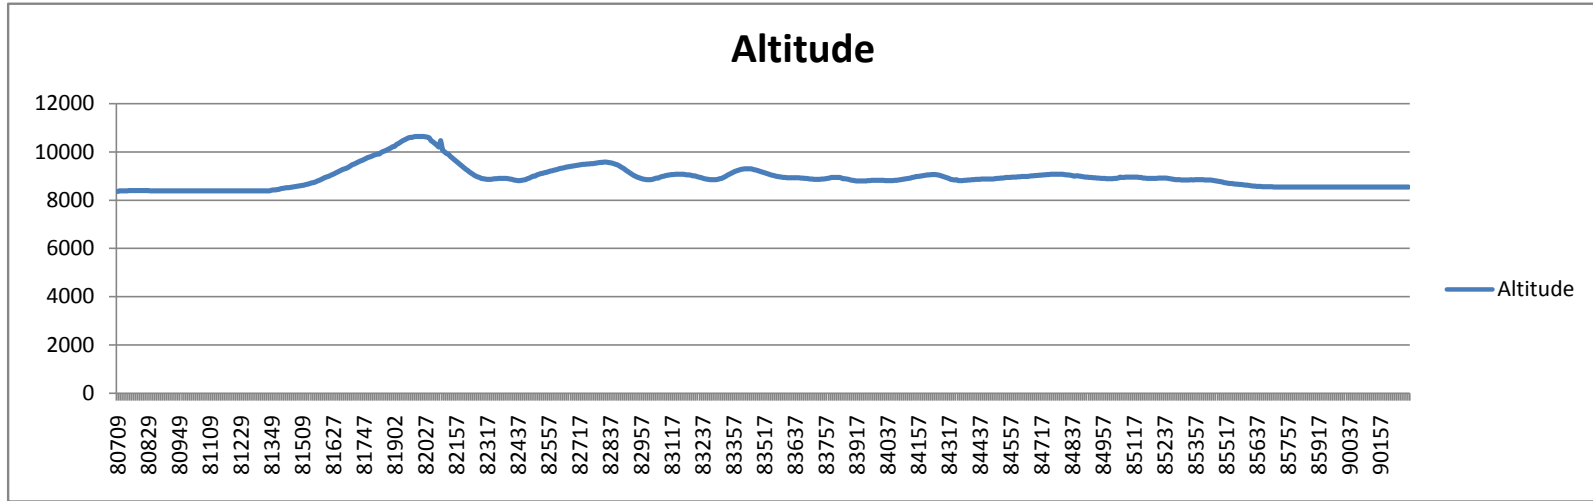

# Flight Path

(Top is north and starting point)